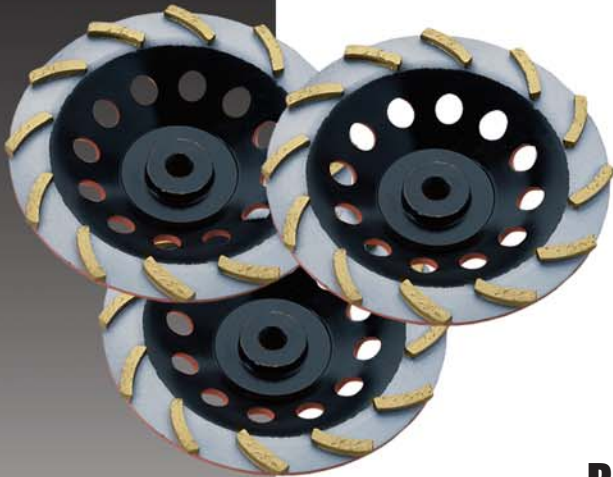

## 4" CUP WHEEL SPECIAL

**BUY 10 GET A FREE DEWALT OR MILWAUKEE GRINDER!**

BUY (10) 4" X 5/8"-11 TURBO CUP WHEEL PART #T54BF9-HUB - **\$49.00** EACH

CHOOSE BETWEEN A DEWALT GRINDER (PART #D28402)  
OR A MILWAUKEE GRINDER (PART #6140-30)

## 4-1/2" CUP WHEEL SPECIAL

**BUY 10 GET A FREE DEWALT OR MILWAUKEE GRINDER!**

BUY (10) 4-1/2" X 5/8"-11 TURBO CUP WHEEL PART #T545BF12-HUB - **\$54.00** EACH

CHOOSE BETWEEN A DEWALT GRINDER (PART #D28402)  
OR A MILWAUKEE GRINDER (PART #6140-30)

## 7" (12 SEG) CUP WHEEL SPECIAL

**BUY 10 GET A FREE HITACHI GRINDER!**

BUY (10) 7" X 5/8"-11 (12 SEG) TURBO CUP WHEEL PART

#T57BF12-HUB - **\$74.00** EACH

RECEIVE A FREE HITACHI GRINDER (PART #G23SR)

**BUY 20 GET A FREE METABO GRINDER**

## 7" (24 SEG) CUP WHEEL SPECIAL

**BUY 10 GET A FREE HITACHI GRINDER!**

BUY (10) 7" X 5/8"-11 (24 SEG) TURBO CUP WHEEL PART

#T57BF24-HUB - **\$109.00** EACH

RECEIVE A FREE HITACHI GRINDER (PART #G23SR)

**BUY 20 GET A FREE METABO GRINDER!**